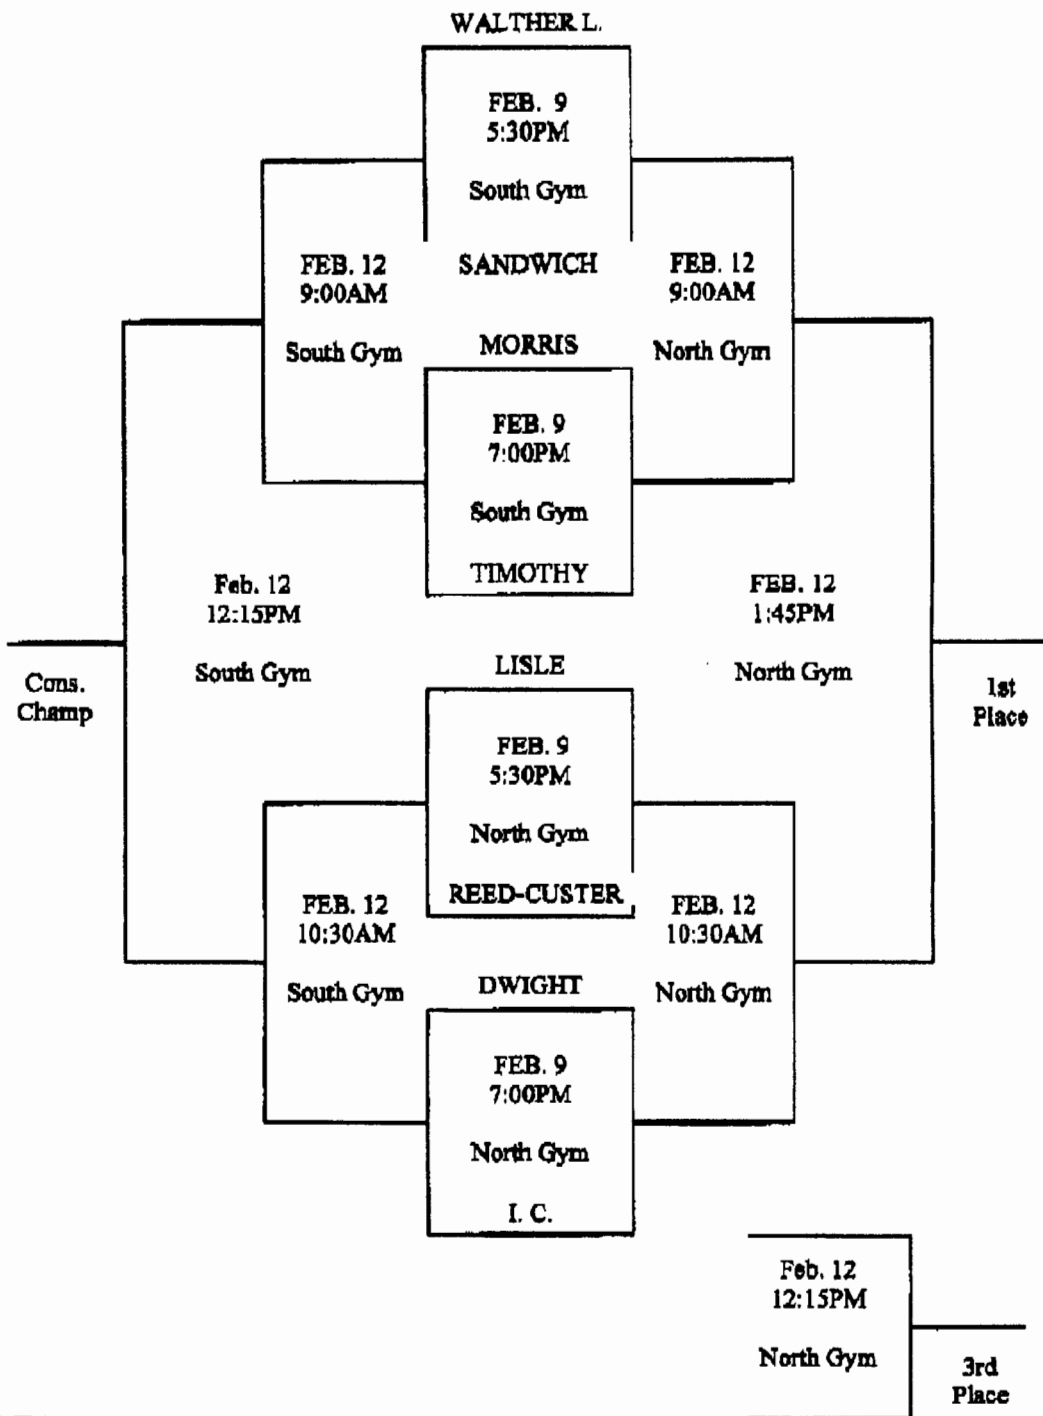

**LISLE SENIOR HIGH SCHOOL  
FRESHMEN  
BOYS BASKETBALL TOURNAMENT  
Feb. 9, 12  
2011**

HOME TEAM ON TOP BRACKET